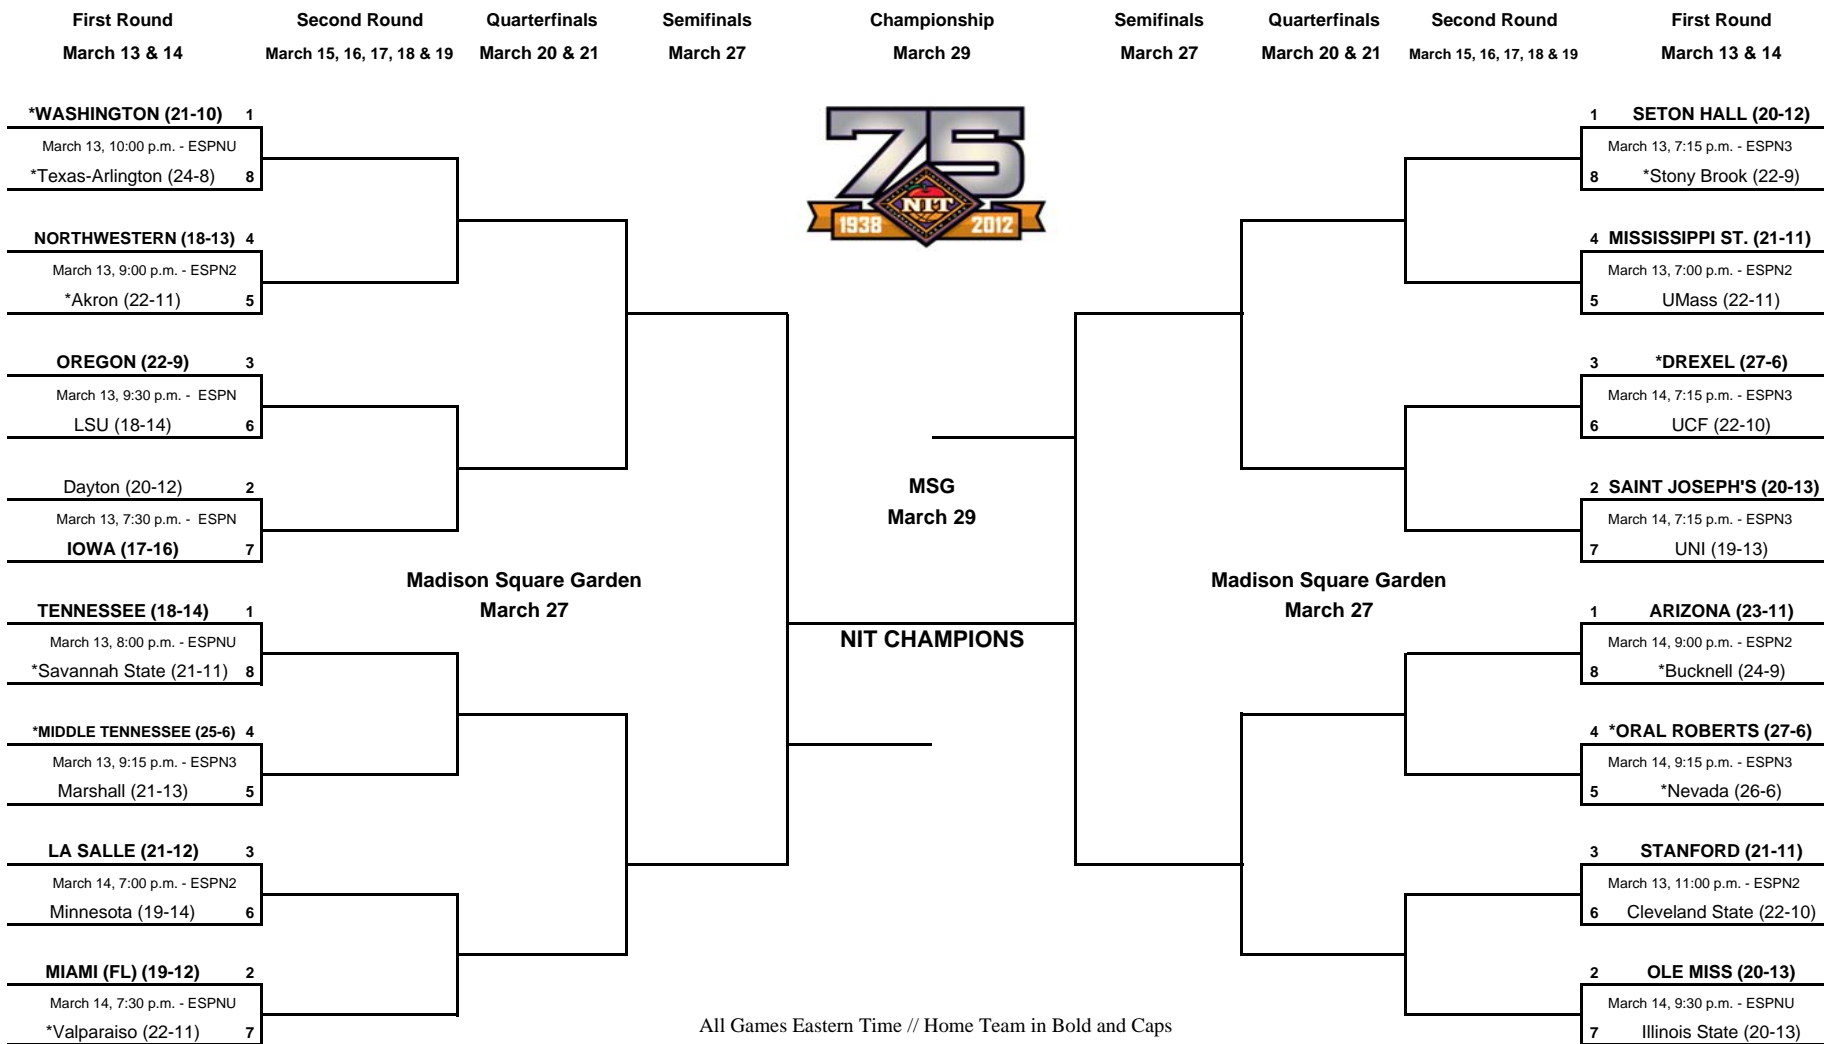

2012 NATIONAL INVITATION TOURNAMENT ®

All Games Eastern Time // Home Team in Bold and Caps
*Automatic Qualifiers - Regular Season Conference Champions